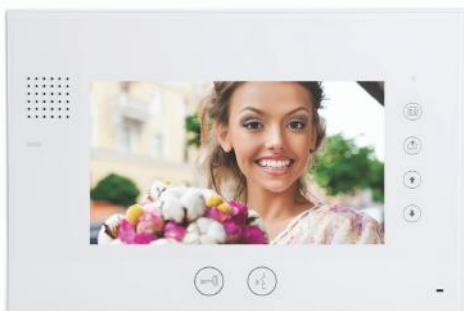

VIDEO DOORPHONE

VISIODOOR2 is a 2-wire colour video door opener, with a simple, sleek and heavy-duty design intended for providing residential entrances with automatic door or gate opening.

VISIODOOR2 RANGE: 2 AVAILABLE KITS

Wall-fitted street panel,
monitor and power supply

VISIODOOR2-A+:

VISIODOOR2-A:

adjustable camera lens
reinforced protective cap
115 x 110 x 52 mm - 875 gr

stainless steel
resinated electronics
day/night mode

Surface mounted
Vandal-proof front
High-quality image
Easy to install, reduced footprint

cast aluminium

130 x 97 x 45 mm - 430 gr

"HANDS FREE" MONITOR

VISIO2-MS
additional monitor for
secondary control point

2-wire connection

Stylish and sleek
design

7" (18cm) extra-flat panel,
(30mm thick) colour display

Touch buttons

Image memory
(100 images)

Adjustable contrast,
brightness and
volume

Displayed entrance
even without visitor call